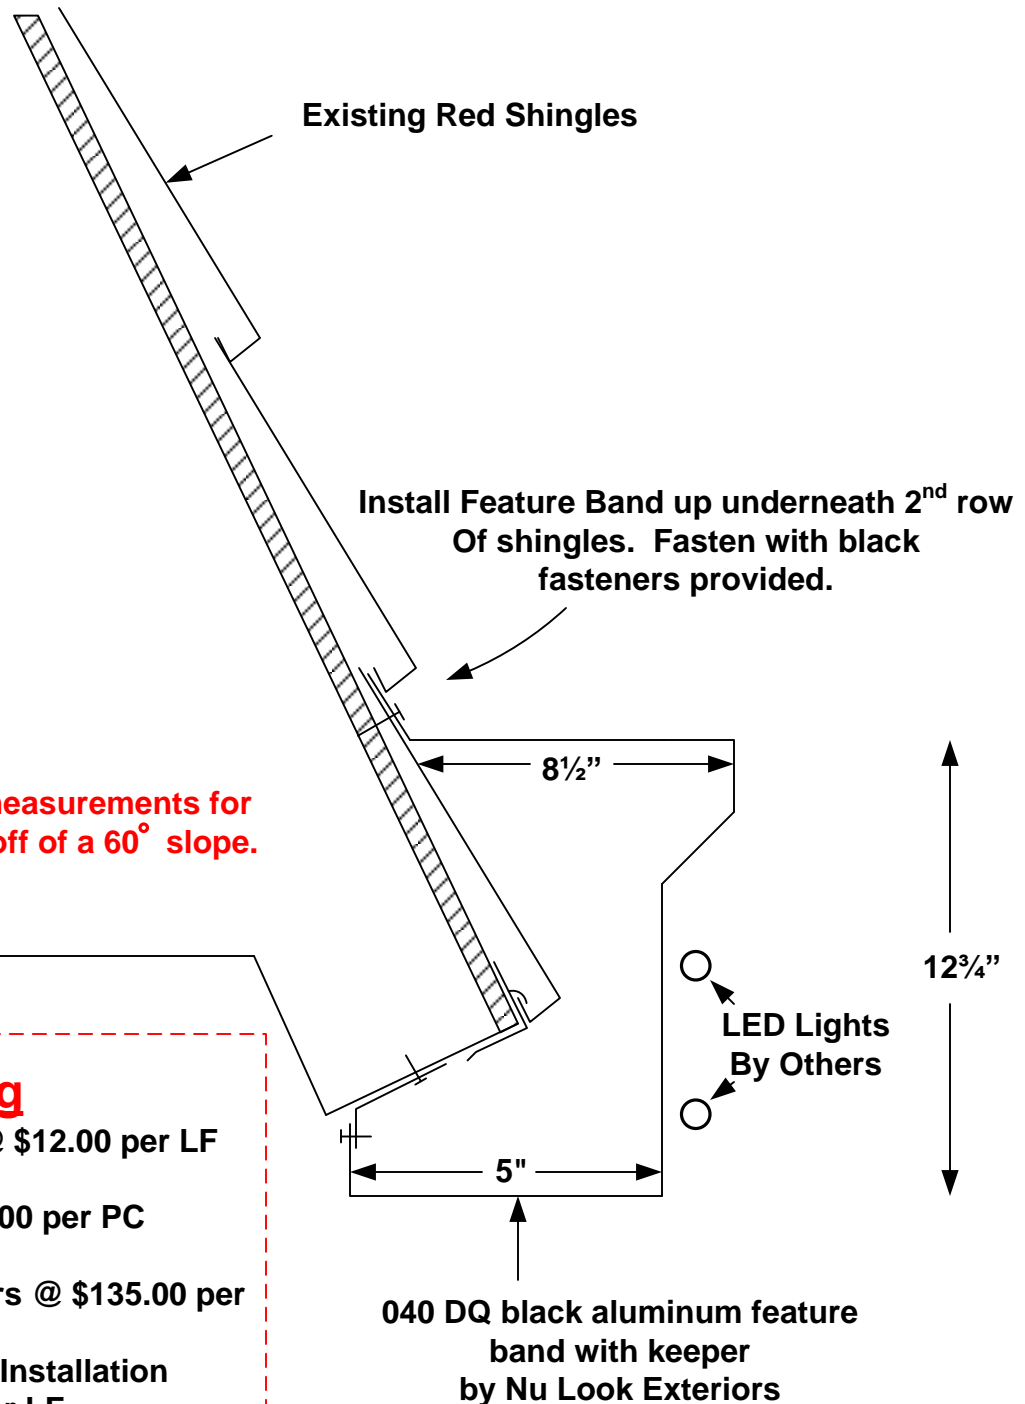

Grill & Chill Conversion Feature Band Detail & Pricing

Pricing

Black Feature Band @ \$12.00 per LF

End Caps @ \$15.00 per PC

Inside & Outside Corners @ \$135.00 per

Nu Look Exteriors Installation
@ \$12.00 per LF